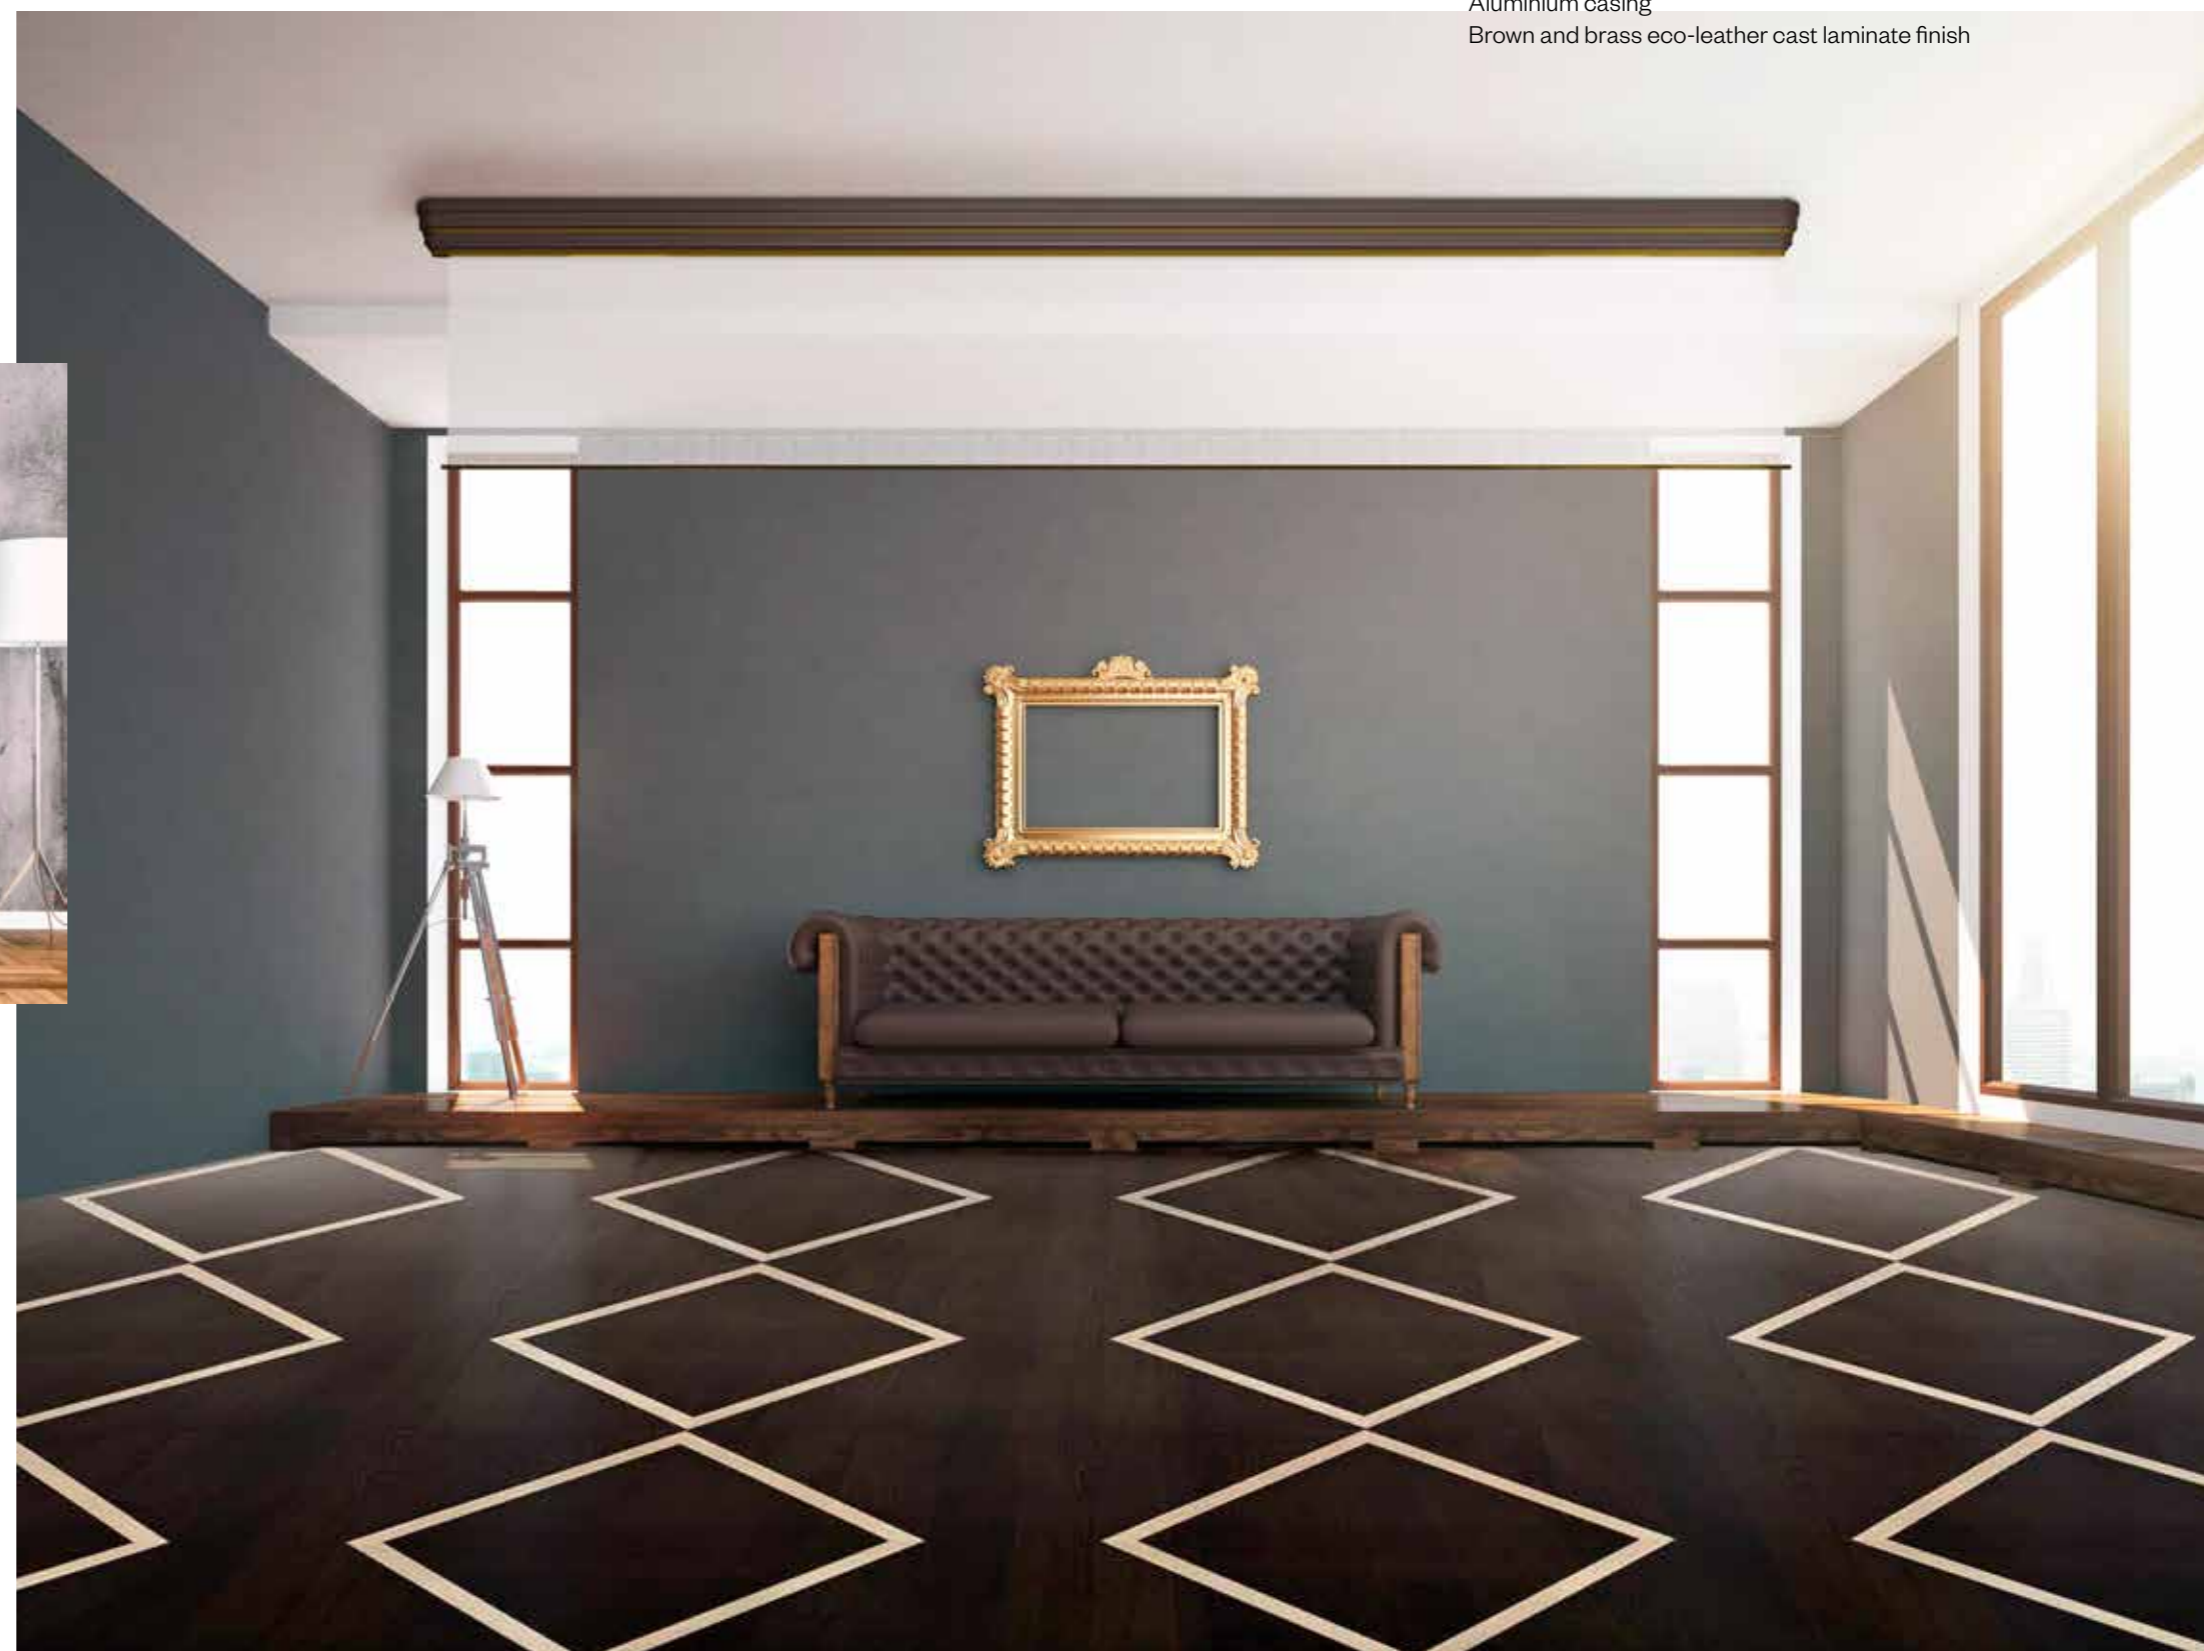

Split roller system  
Aluminium casing  
Brown and brass eco-leather cast laminate finish