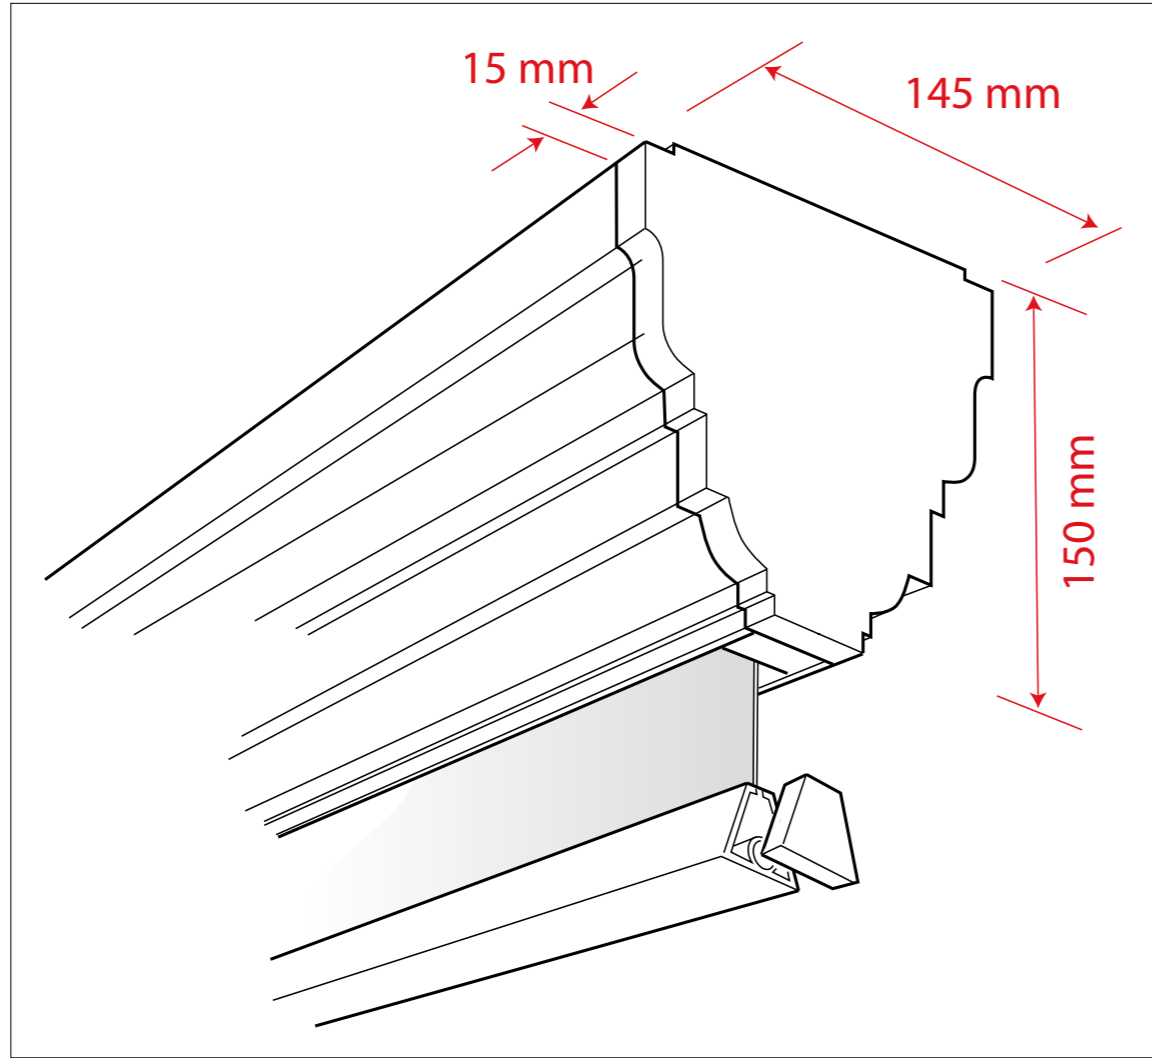

Round head

Flat head

**Vesta is at my place**

is a trademark of

**Casa Valentina s.p.a.**

via Ponte Gandovere 33

25064 Gussago (Brescia)

T +39 030 2410269