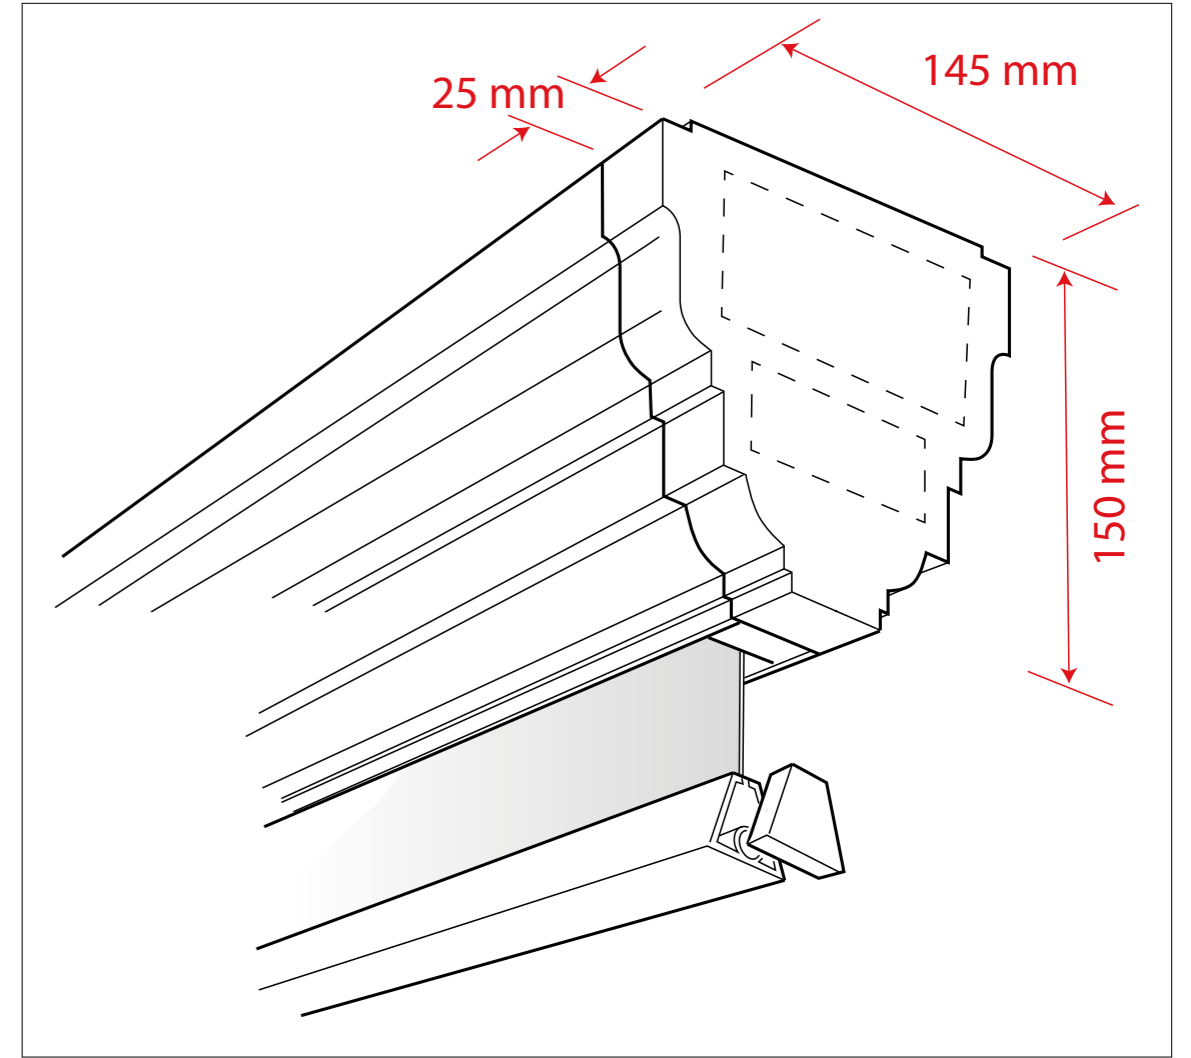

Round head

Flat head

**Vesta is at my place**

is a trademark of

**Casa Valentina s.p.a.**

via Ponte Gandovere 33

25064 Gussago (Brescia)

T +39 030 2410269